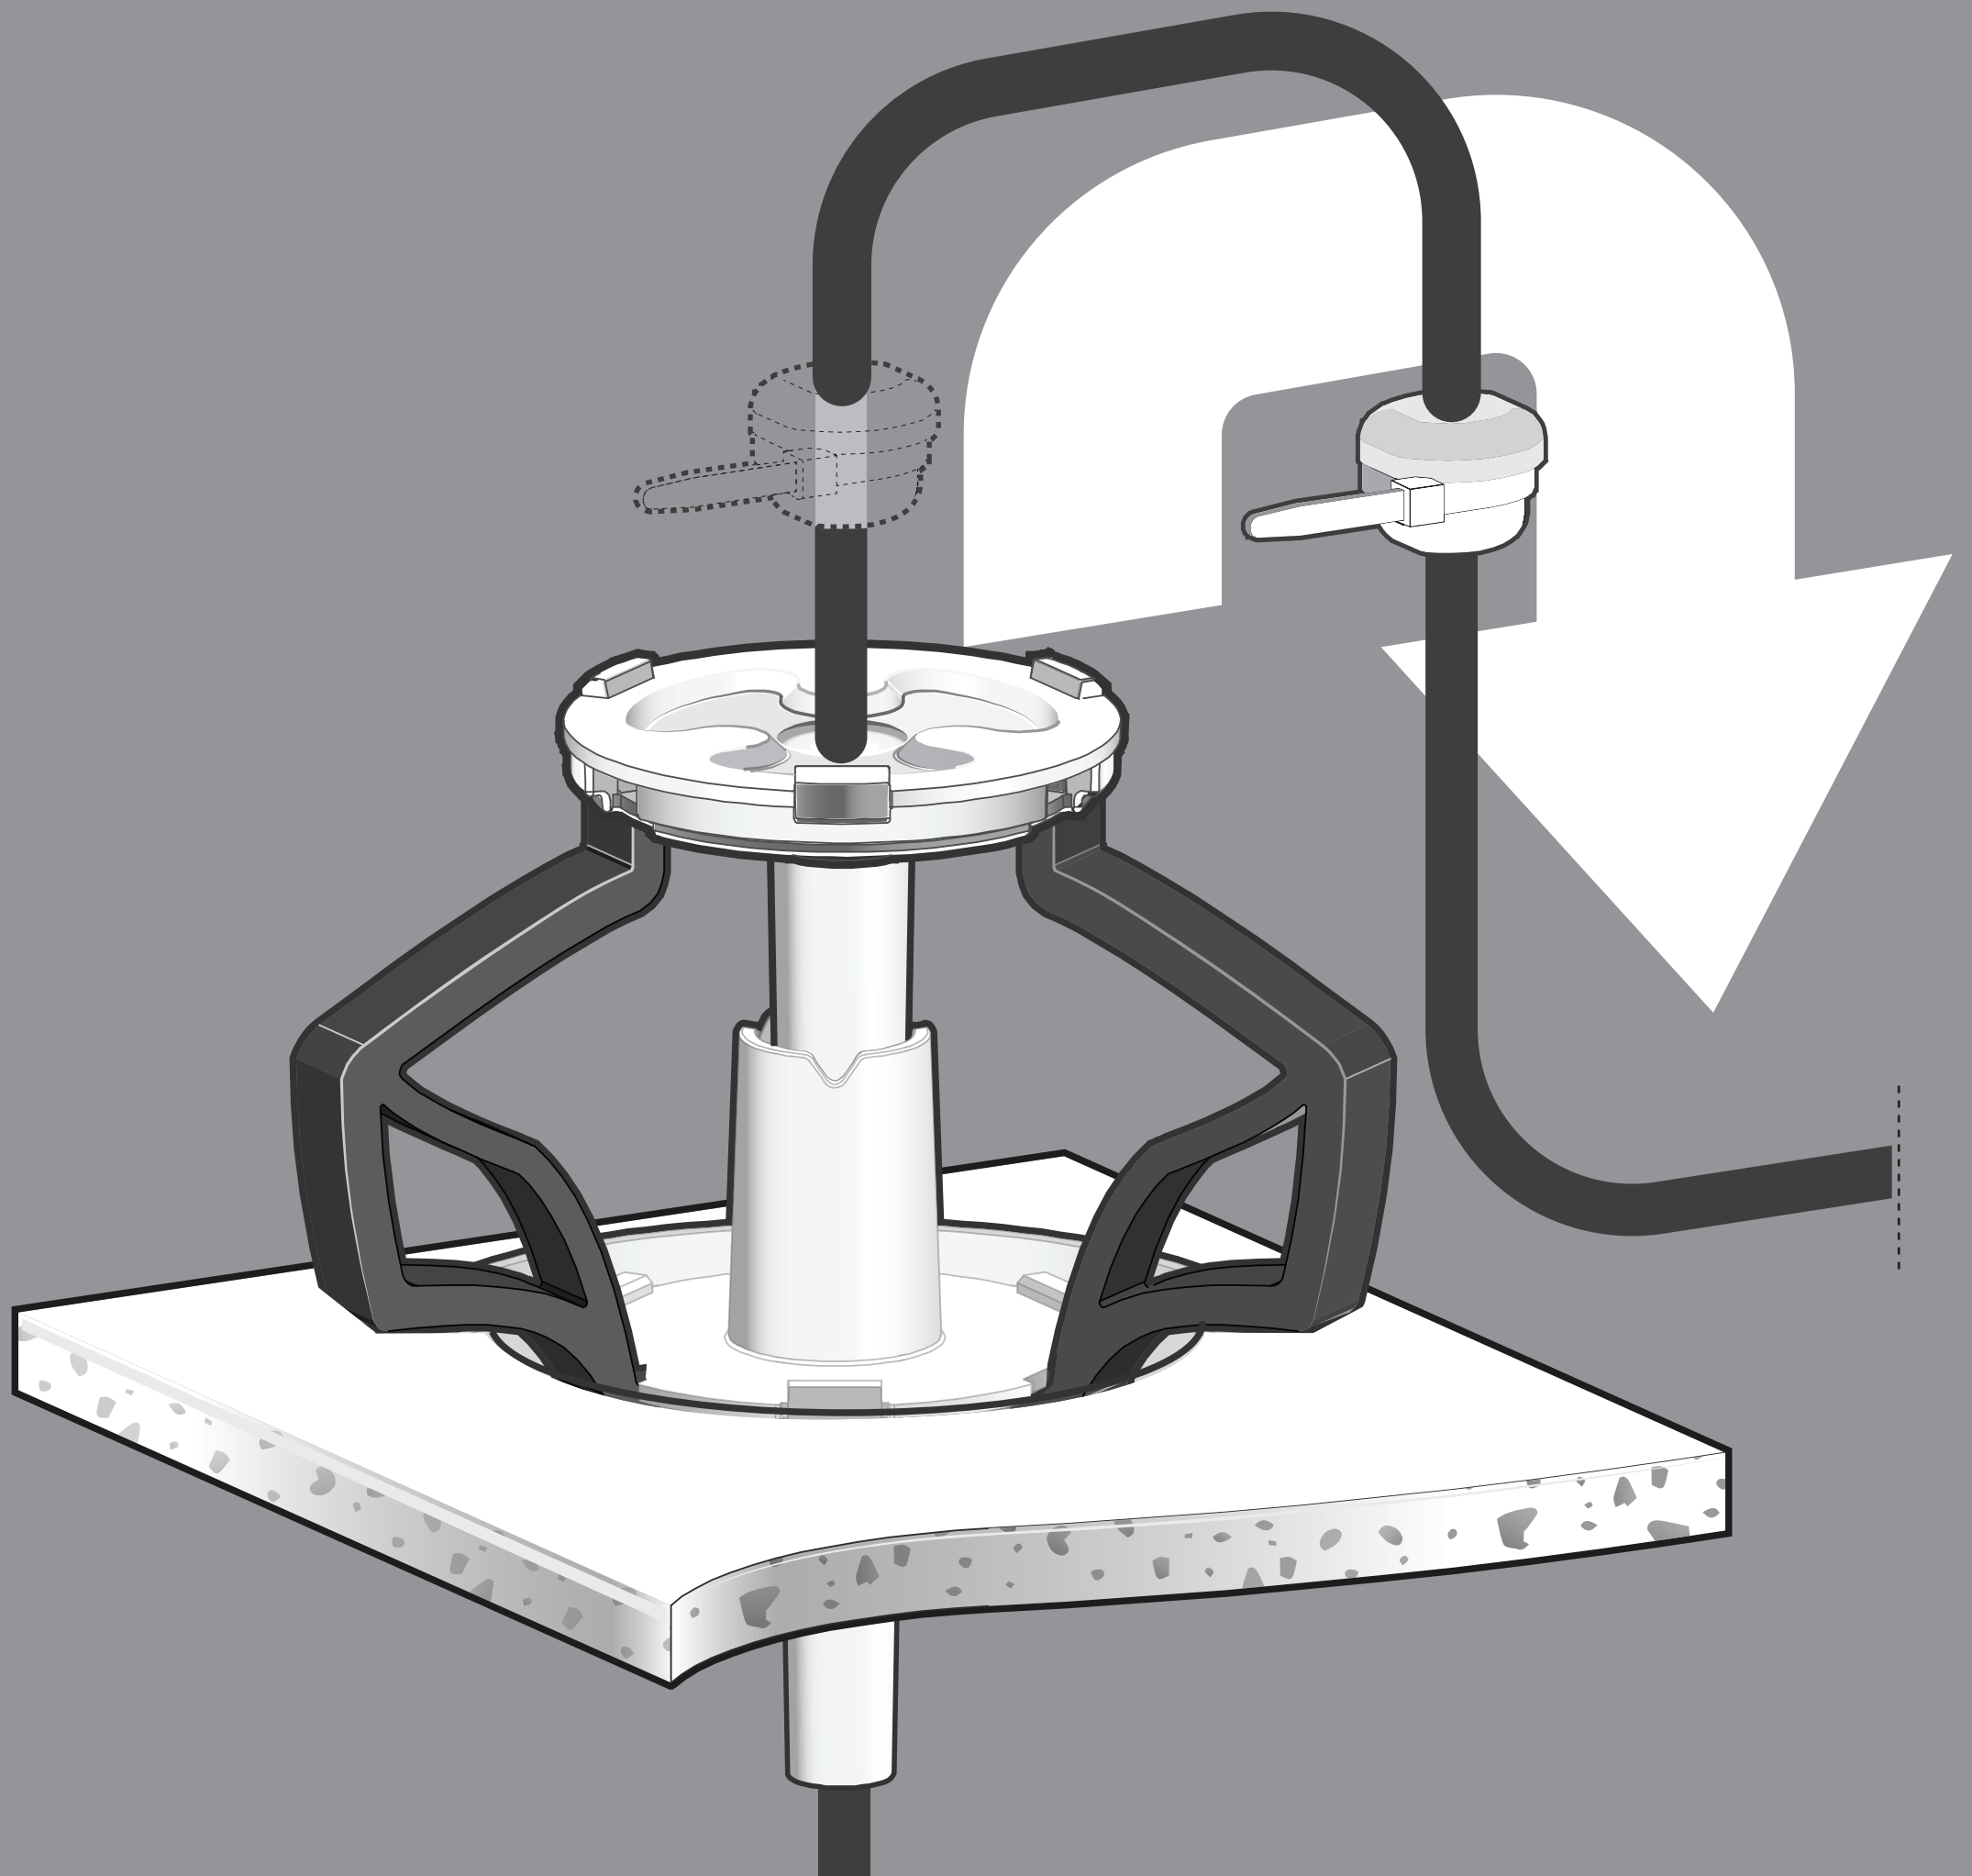

# How Does it Work?

TPU injection molded rubber arms expands and elongates in geometry allowing the installer to feed the assembly through the cutout.

# How Does it Work?

Base of the the One Motion catches on the substrate,  
Rubber arms leverage itself on substrate.

# Adjusting Drop length

Adjusting is as easy relocating the cable lock.  
If a longer drop is required, feed the Cable Lock further  
along. Shortening of cable is achieved by relocating  
cable lock closer to pendant.