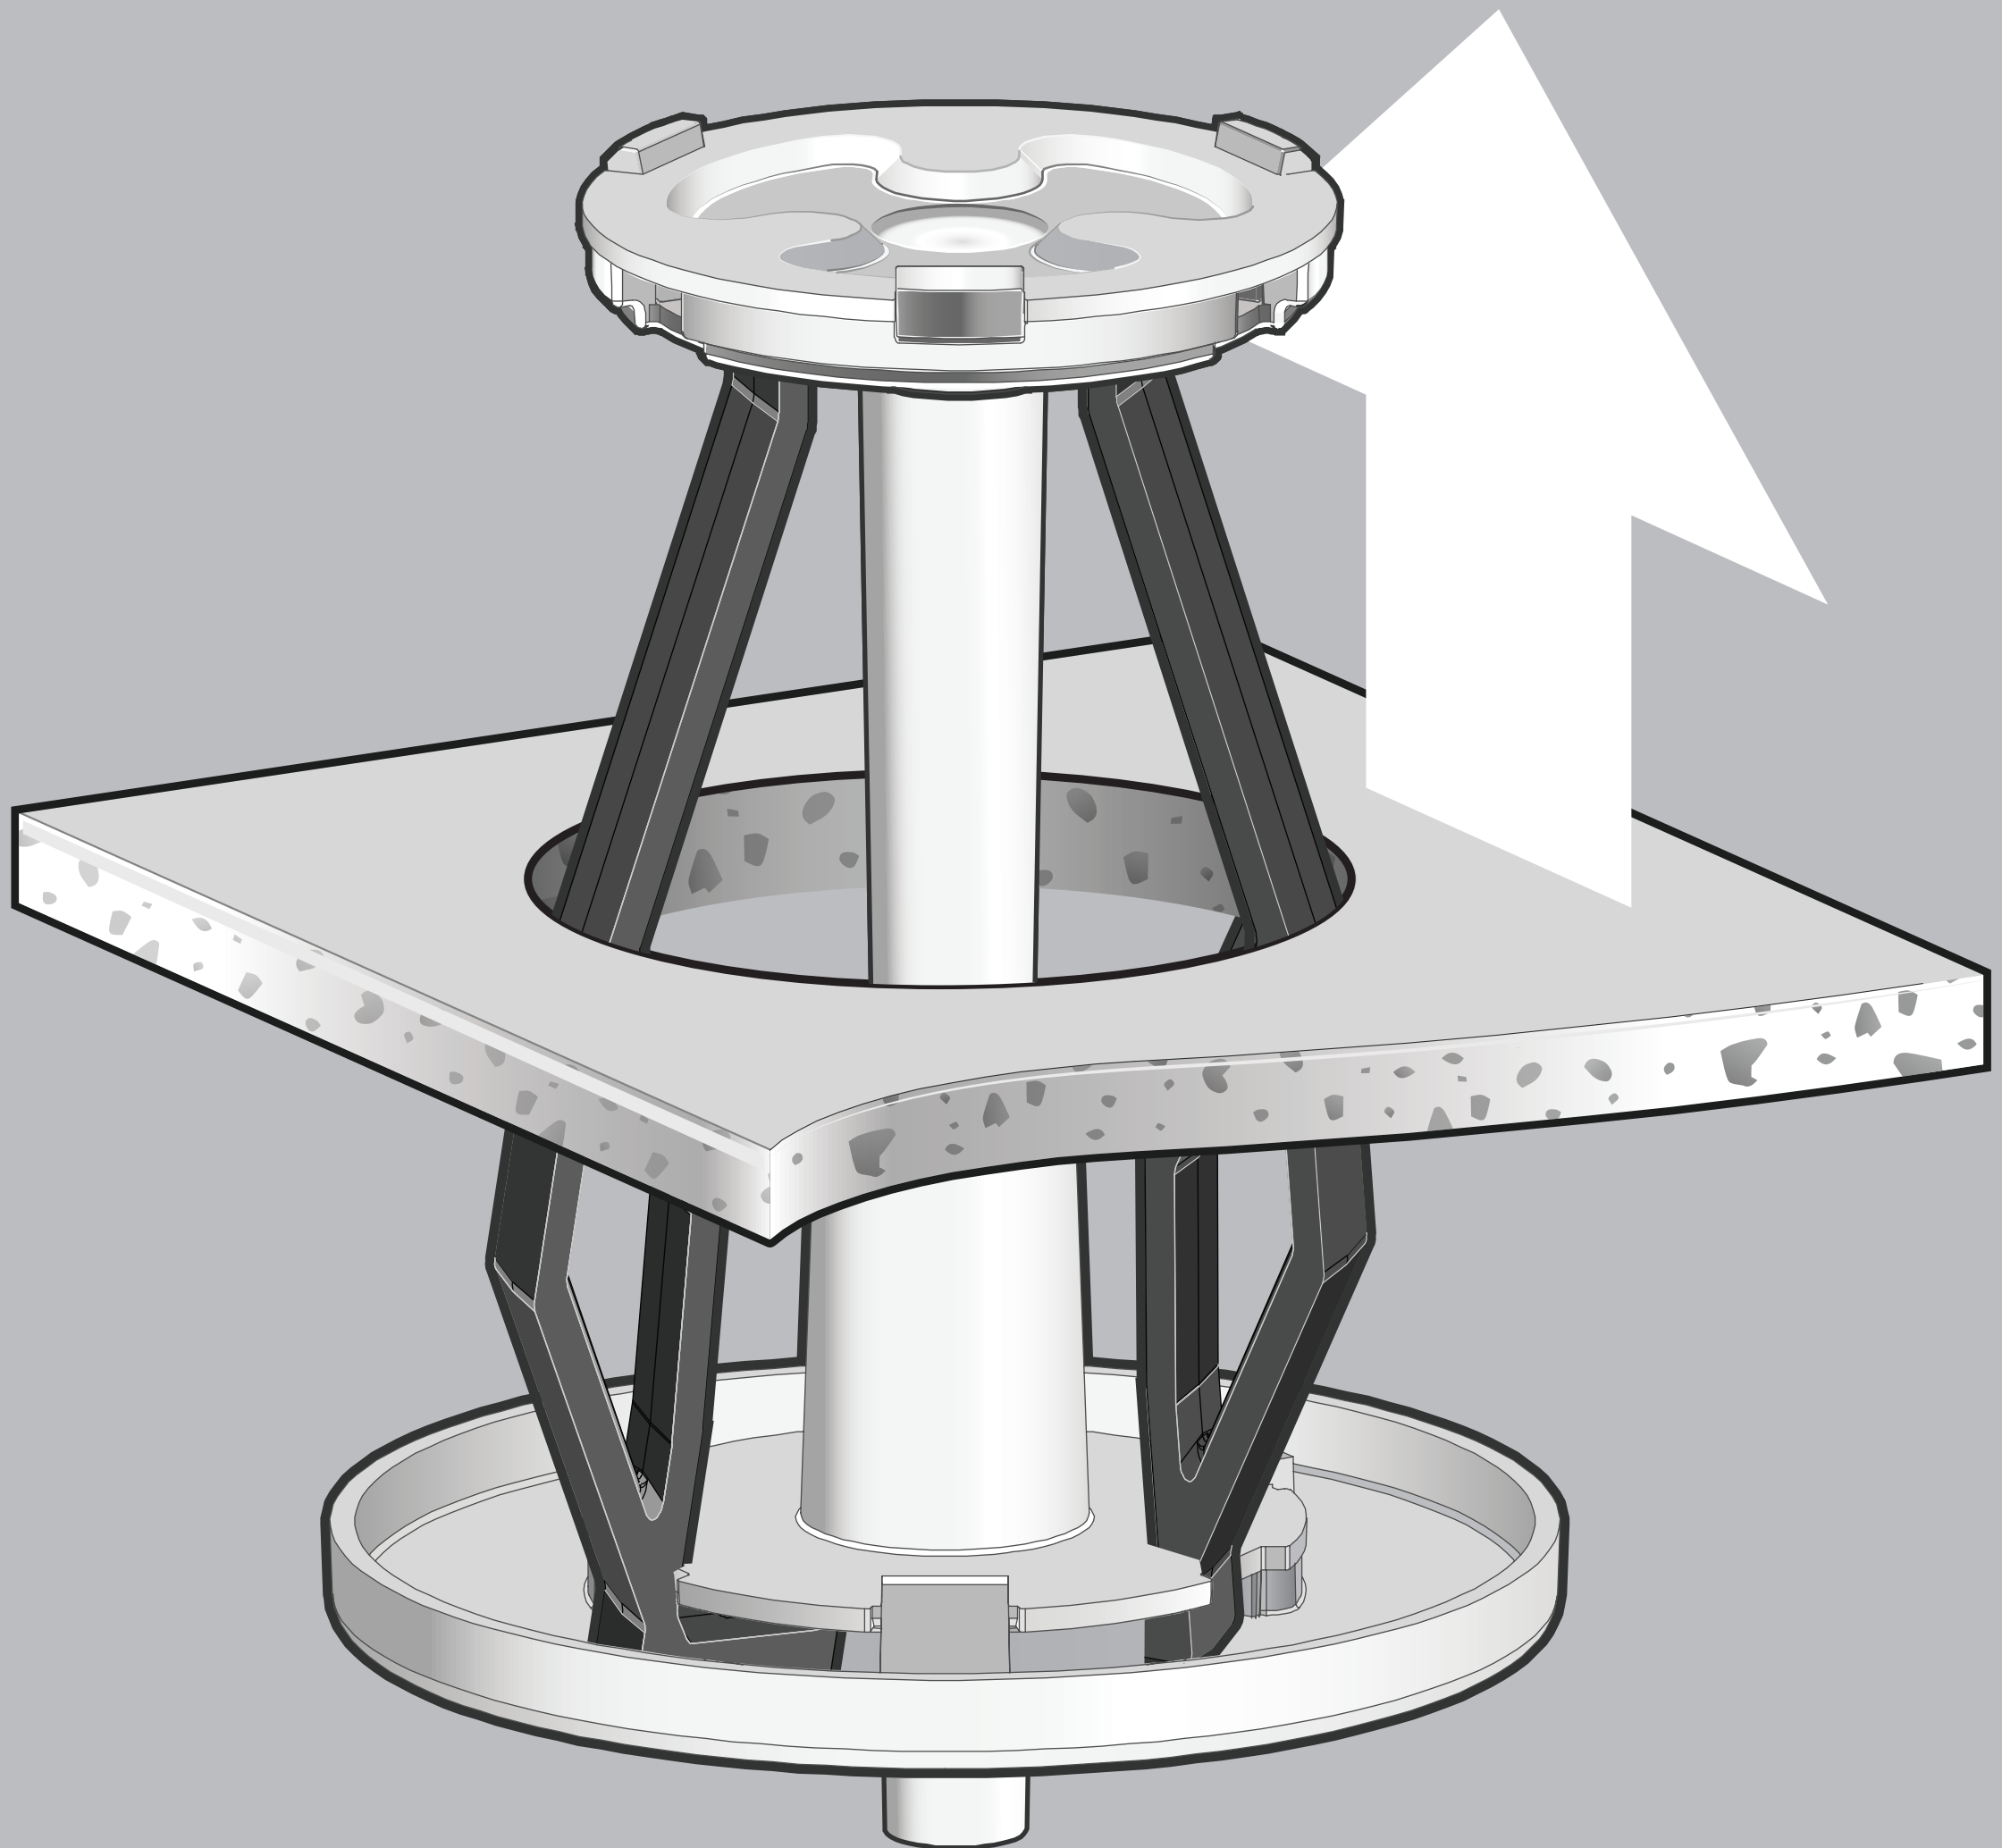

# ONE MOTION CEILING ROSE

lime lite

# How Does it Work?

TPU injection molded rubber arms expands and elongates in geometry allowing the installer to feed the assembly through the cutout.

# How Does it Work?

Base of the the One Motion catches on the substrate,  
Rubber arms leverage itself on substrate.

# Adjusting Drop length

Adjusting is as easy relocating the cable lock.  
If a longer drop is required, feed the Cable Lock further  
along. Shortening of cable is achieved by relocating  
cable lock closer to pendant.