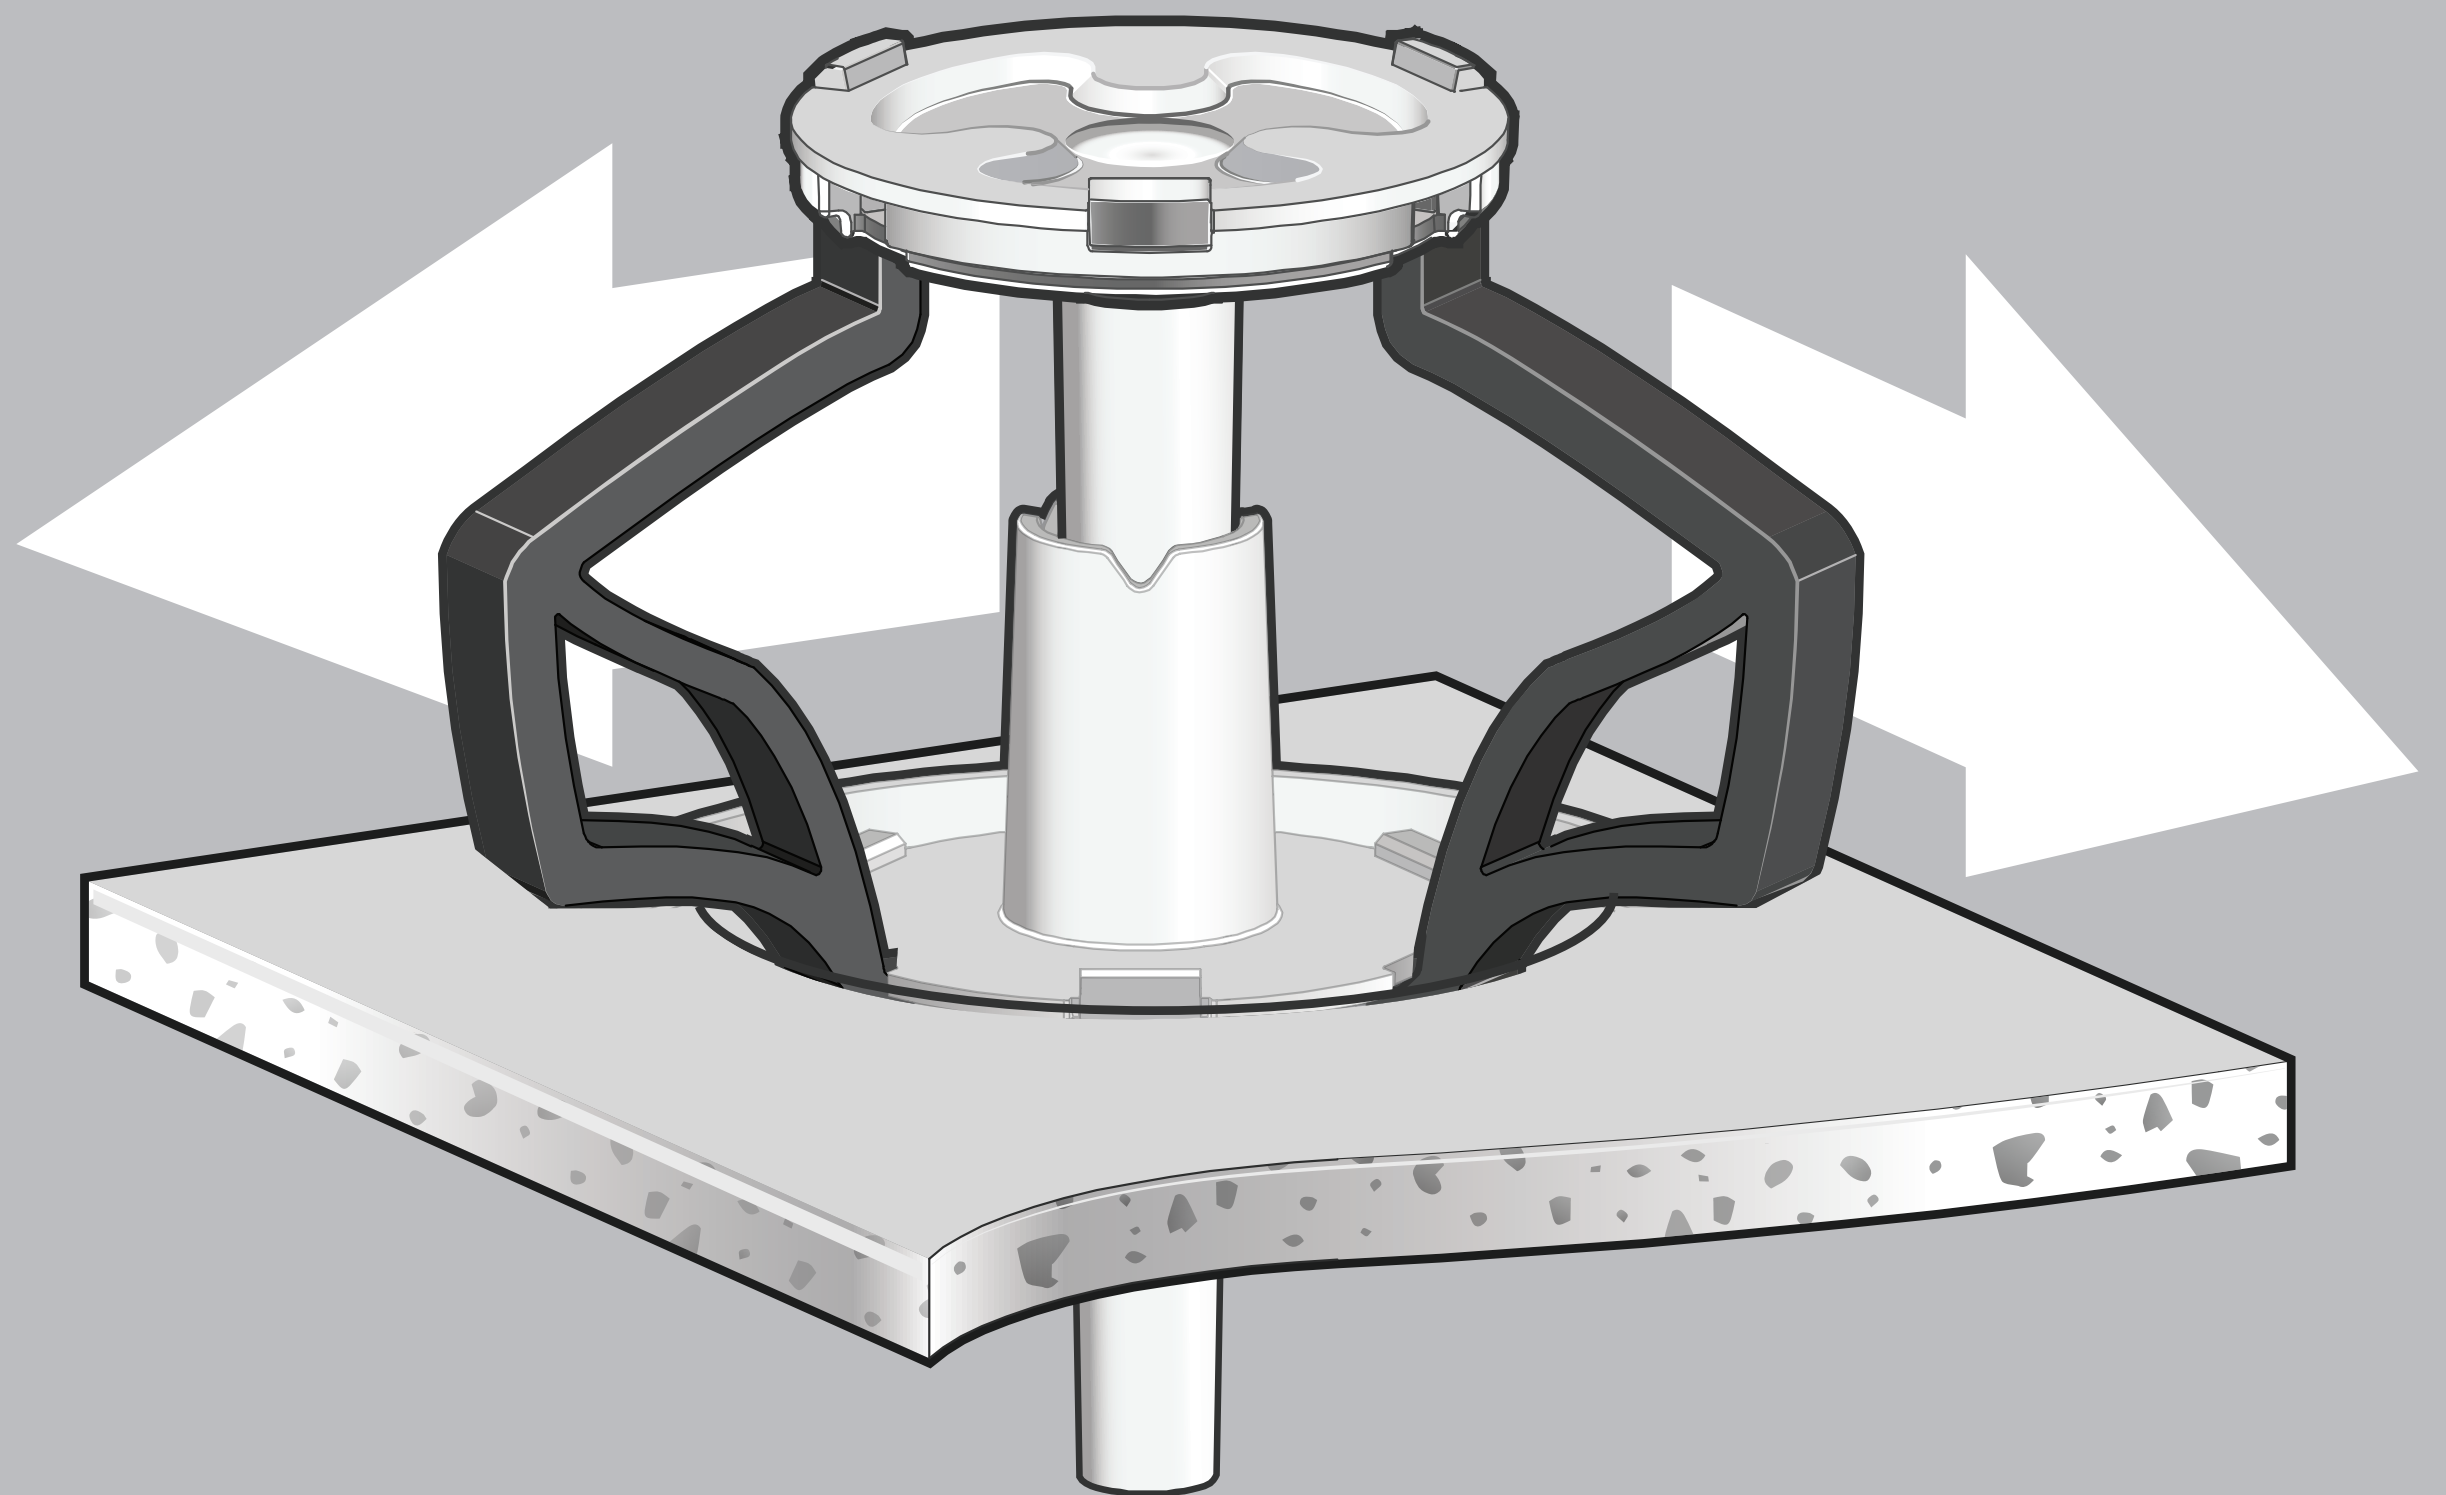

# ONE MOTION CEILING ROSE

lime lite

# How Does it Work?

TPU injection molded rubber arms expands and elongates in geometry allowing the installer to feed the assembly through the cutout.

# How Does it Work?

Base of the the One Motion catches on the substrate,  
Rubber arms leverage itself on substrate.

# Adjusting Drop length

Adjusting is as easy relocating the cable lock.  
If a longer drop is required, feed the Cable Lock further  
along. Shortening of cable is achieved by relocating  
cable lock closer to pendant.